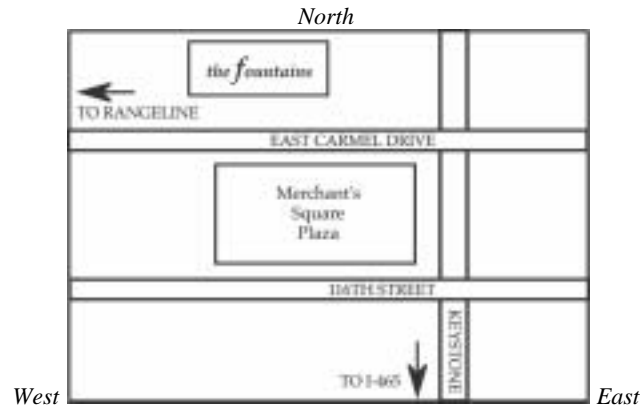

# *Directions to The Fountains Banquet & Conference Center*

*502 E. Carmel Drive, Carmel, IN 46032, (317) 566-3400*

From the North:

Take **highway 31 South** to the Meridian Street/SR431 split. Take the **SR 431 (also known as Keystone Avenue)** route southbound to East Carmel Drive. Turn **right (west) on to East Carmel Drive**. Continue briefly on East Carmel Drive to the first stop light. At the intersection of **AAA way** and East Carmel Drive **turn right** into the Fountains Plaza.

From the West:

Take **465 to the Meridian Street Exit**. Go North on Meridian Street to West Carmel Drive (it is one block north of 116th Street). **Turn right (east) on to West Carmel Drive**. Continue eastbound through the intersection at Rangeline. Continue to the next light at the intersection of **AAA Way** and East Carmel Drive. At the light you will **take a left** into the Fountains Plaza.

From the South or East:

Take **465 to the SR 431** or also referred to as the Keystone Exit. Go **North on Keystone Avenue** until you reach East Carmel Drive (one block north of 116th Street). **Turn left on East Carmel Drive** and continue straight to the first stop light. At the intersection of East Carmel Drive and **AAA Way turn right** into the Fountains Plaza.