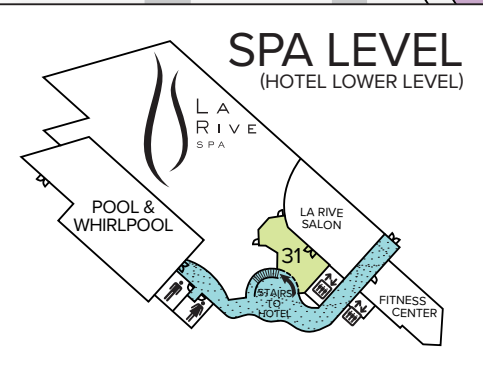

Northern Quest Resort & Casino the night of the banquet
Call to book and say you are going to the ASCE event, or say
"booking ID 23918"

ASCE BANQUET LOCATION

BEICU LIVE
OUTDOOR VENUE

COMPLIMENTARY VALET

FREE PARKING IN PARKING GARAGE

SHOPPING & ENT.

Birch Glen Gifts	5
Cyber Quest	13
Kids Quest	14
Windfall	15
Yogoshop	18
Marketplace	23
La Rive Boutique	31
M&D, Movie & Dinner	32

MEETINGS / EVENTS

Pend Oreille Pavilion	3
Box Office	4
Topgolf Swing Suite	19
Studio E	21
Business Center	26
Kalispel Ballroom	27
Kalispel North/South	28
Chief Victor Reception	29
Chief Victor Board Room	30