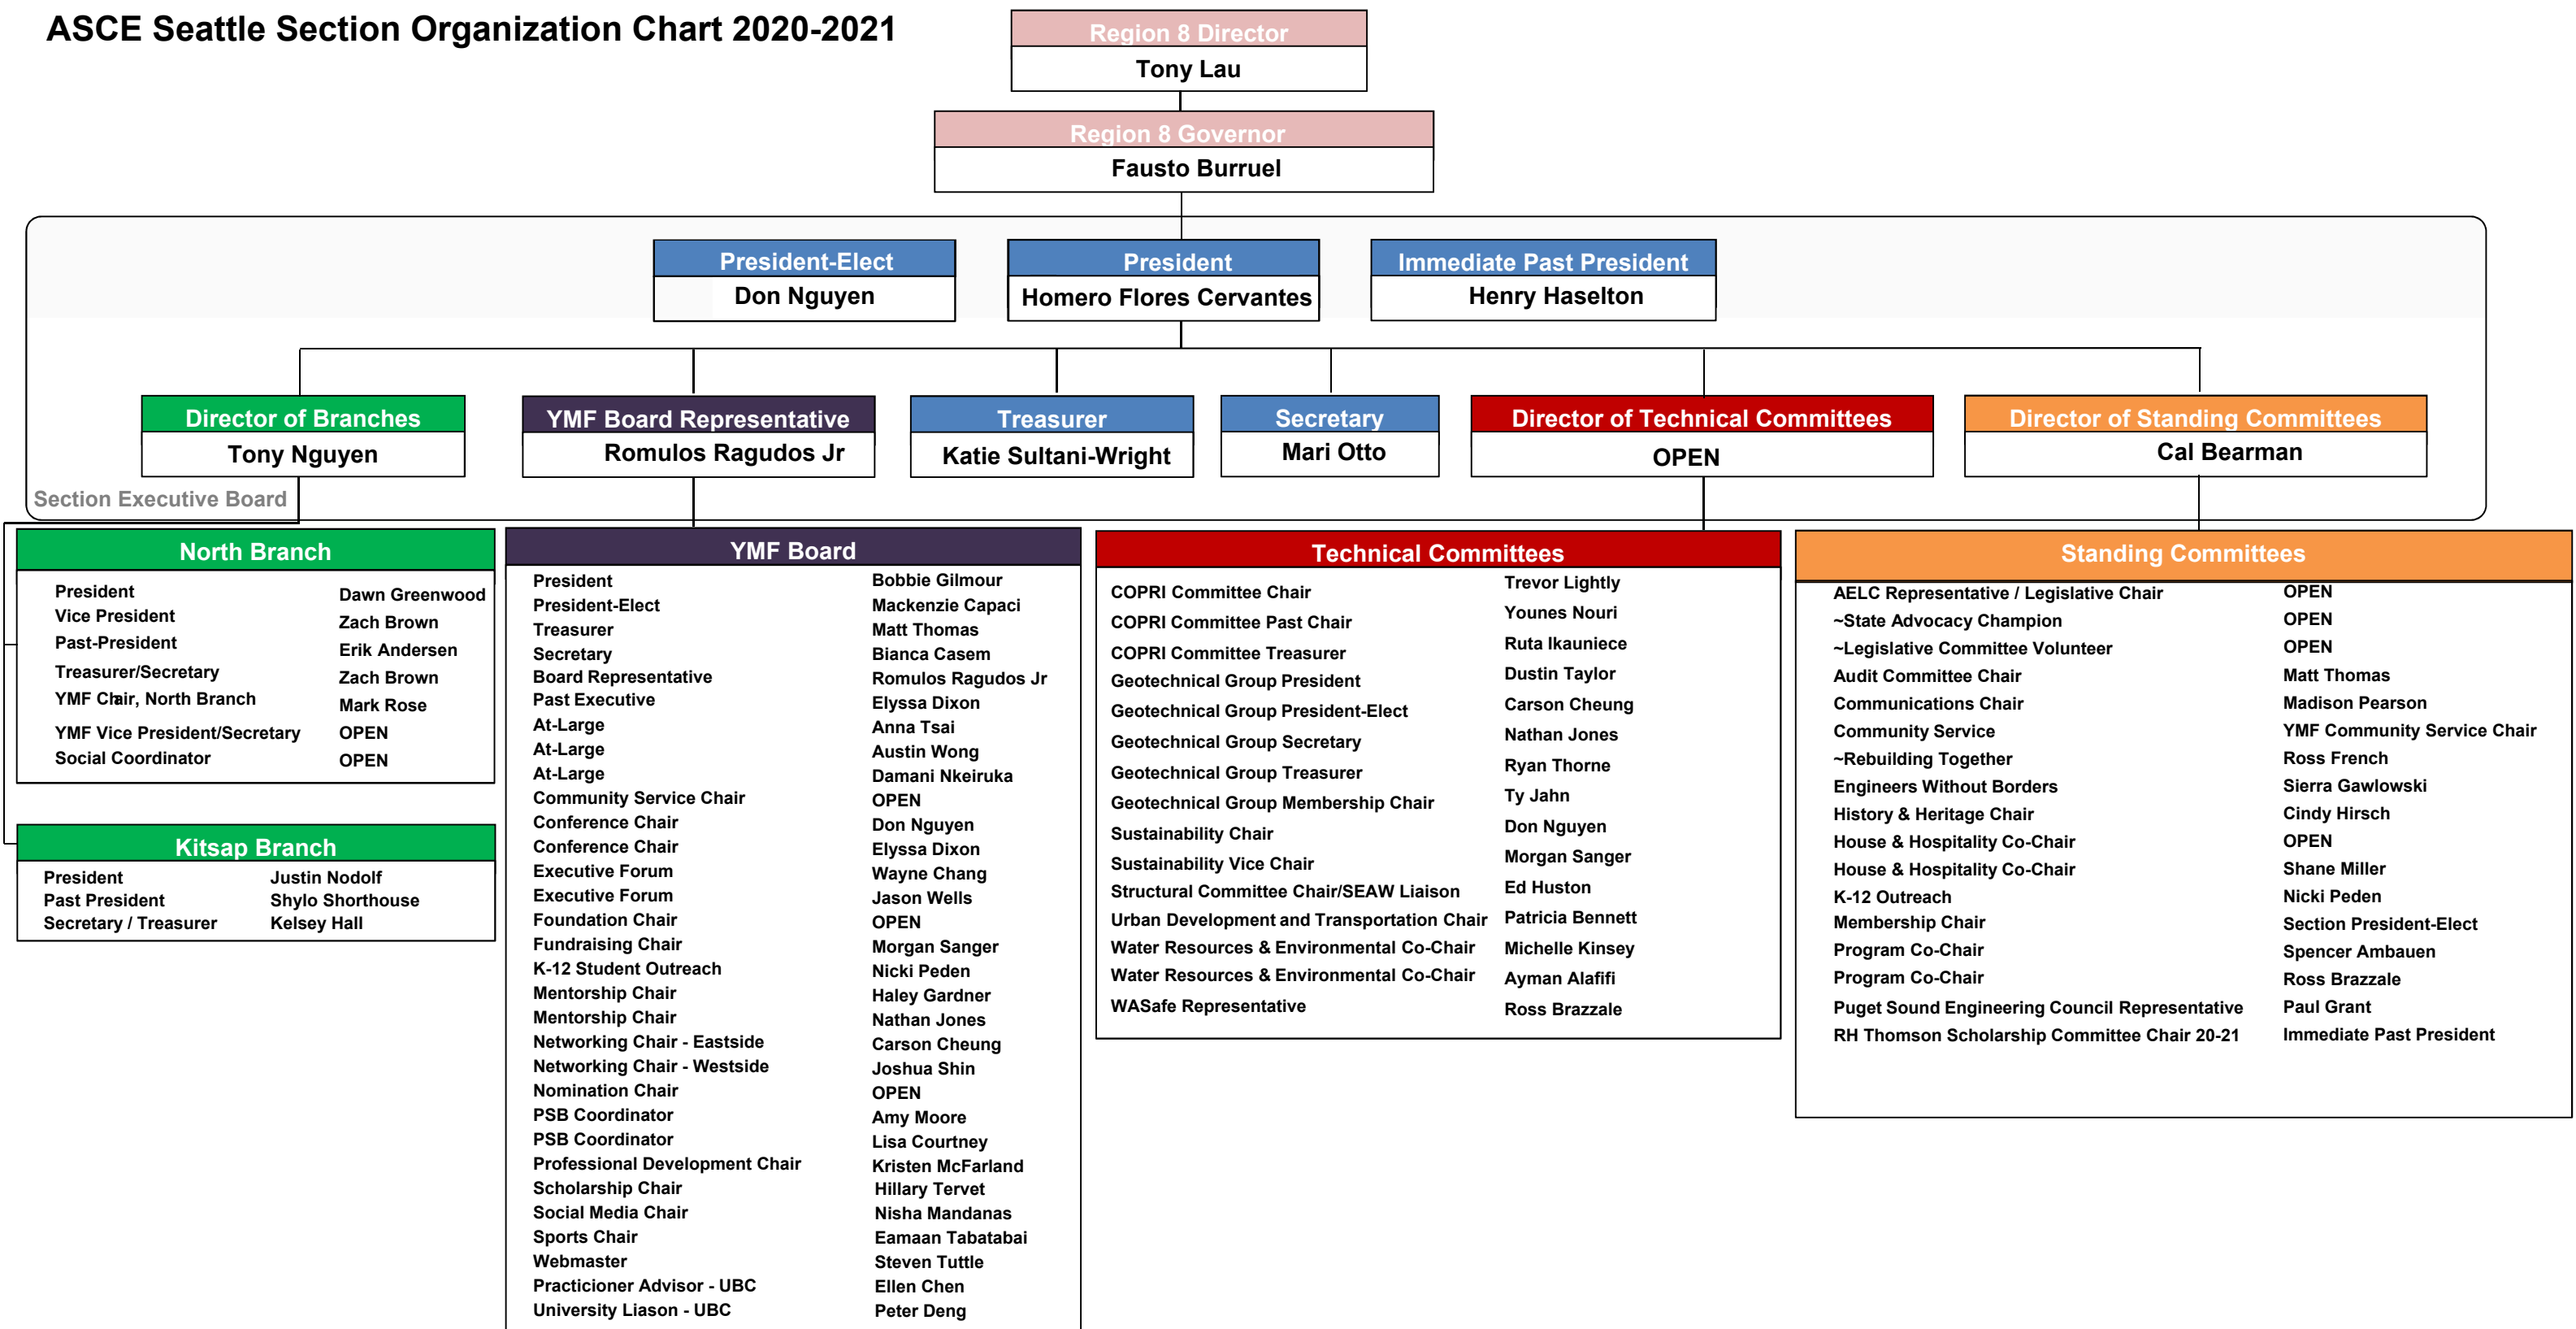

# ASCE Seattle Section Organization Chart 2020-2021

Universities	
SU Chapter	
President	Ryan Larsen
Vice President	Audrey Hansen
Treasurer	Connor McCoy
Secretary	Megan Martindale
Faculty Advisor	Katherine Kuder
Practitioner Advisor	Bobbie Gilmour
SU Liason	Maddy McKenzie
UW Chapter	
President / Conference Chair	Jake Kim
Vice President	David Beatima
Treasurer	Brandon Quan
Secretary	Kathleen Clingman
Social Chair	Sophia Ko
Outreach Chair	Iman Haji
Communication Chair	Grace Schroeder
Membership Chair	Winston Lowe
Webmaster	Nico Avena
Fundraising Chair	Brandon Tjandra
Concrete Canoe Project Manager	Emily Ko
Faculty Advisor	Peter Mackenzie
Practitioner Advisor	Phil Yu
UW Liaison	Katarina Kubiniec