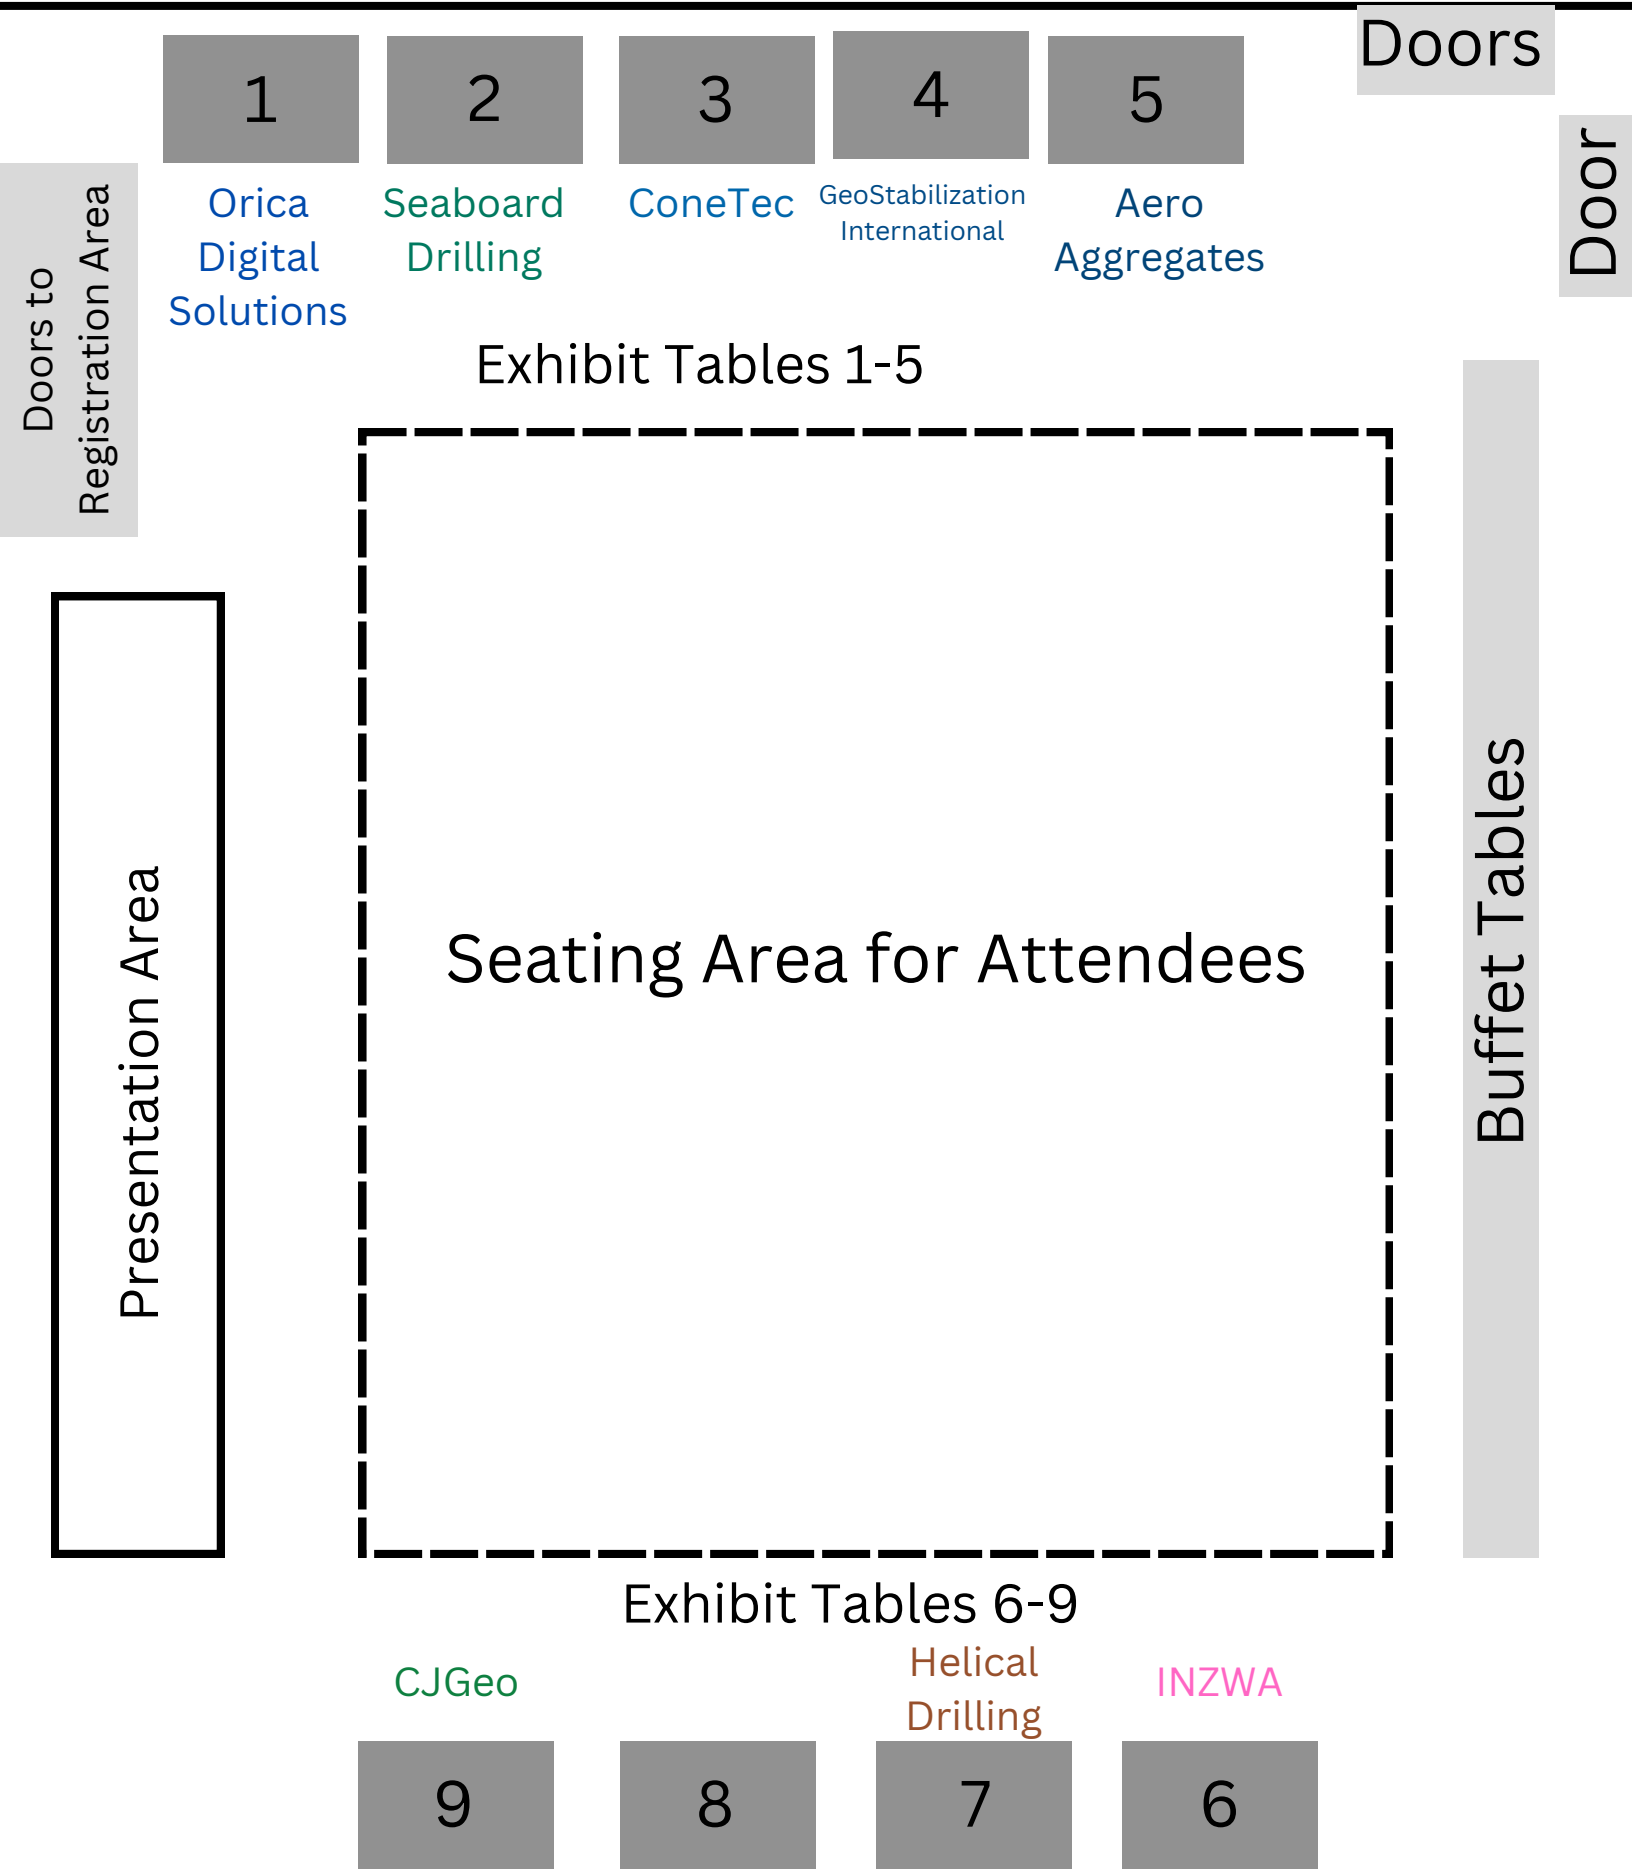

April 25, 2025 ~ 2025 Spring Geotechnical Seminar Exhibit Table Layout
TPC River Highlands, 1 Golf Club Road, Cromwell, CT

Doors

Door

Doors to Registration Area

Presentation Area

Exhibit Tables 1-5

Seating Area for Attendees

Buffet Tables

Exhibit Tables 6-9

CJGeo Helical Drilling INZWA

9

8

7

6