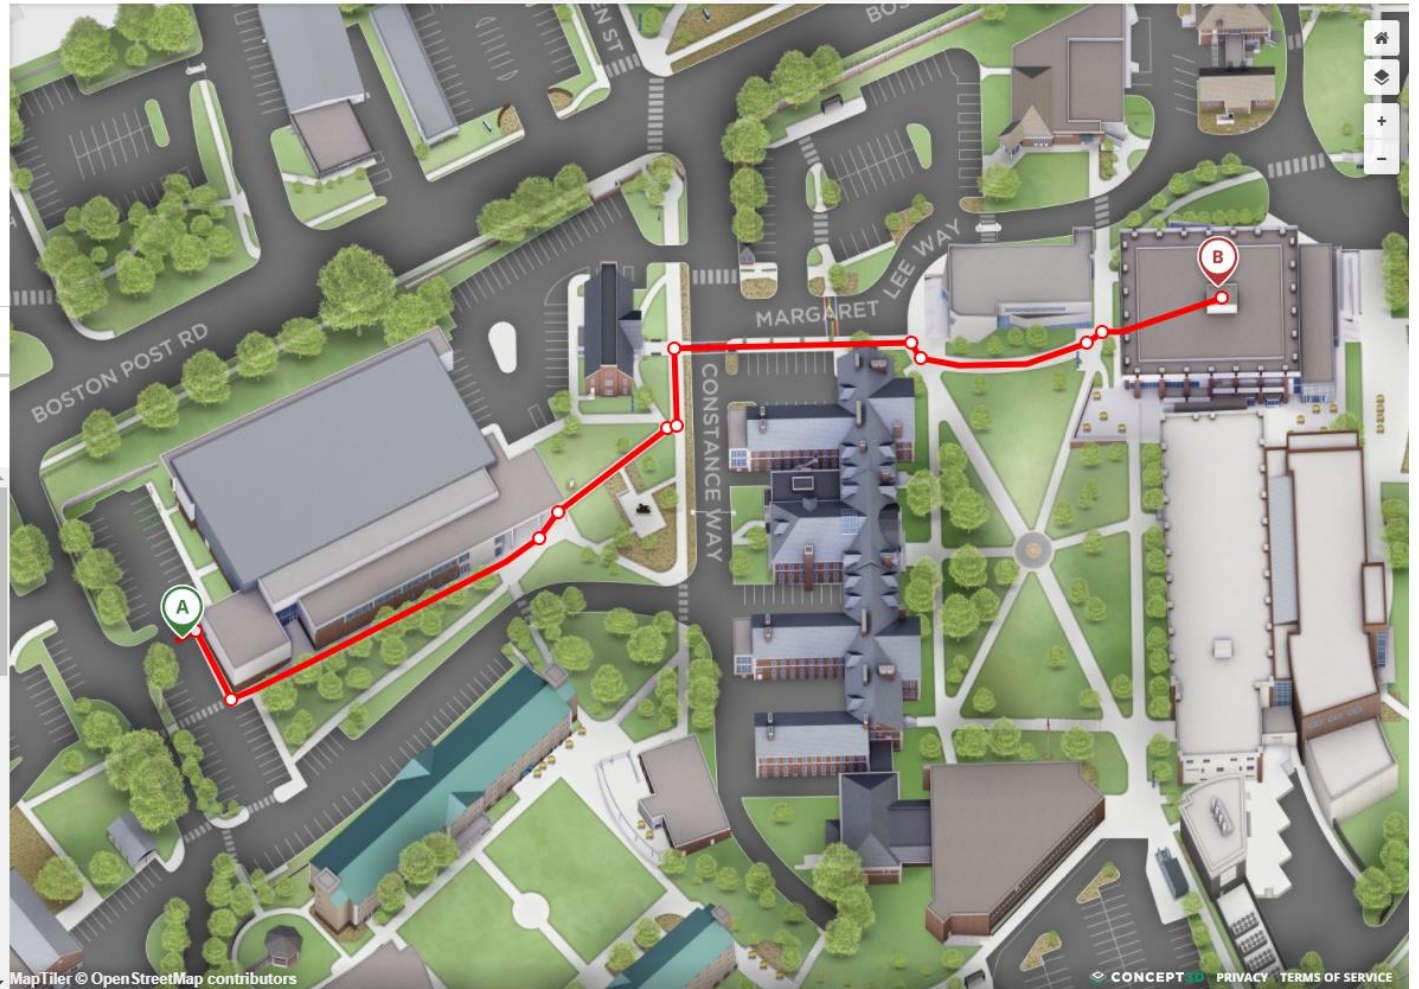

Back

West Haven, CT Campus

Orange, CT Campus

Prato, Italy Campus

Visit Inquire Apply

Find a walking path between two locations

Clear

P16 - Beckerman Recreation Center Lot

Bartels Hall (Campus Center)

Get Directions

Options

Previous Step

Begin Route

0.2 mile

About 3 Minutes

Proceed north west to your starting position
8 feet

Turn right
16 feet

Turn left
60 feet

Make a slight left
270 feet

Make a slight right
75 feet

Map Tiler © OpenStreetMap contributors

CONCEPT 3D PRIVACY TERMS OF SERVICE