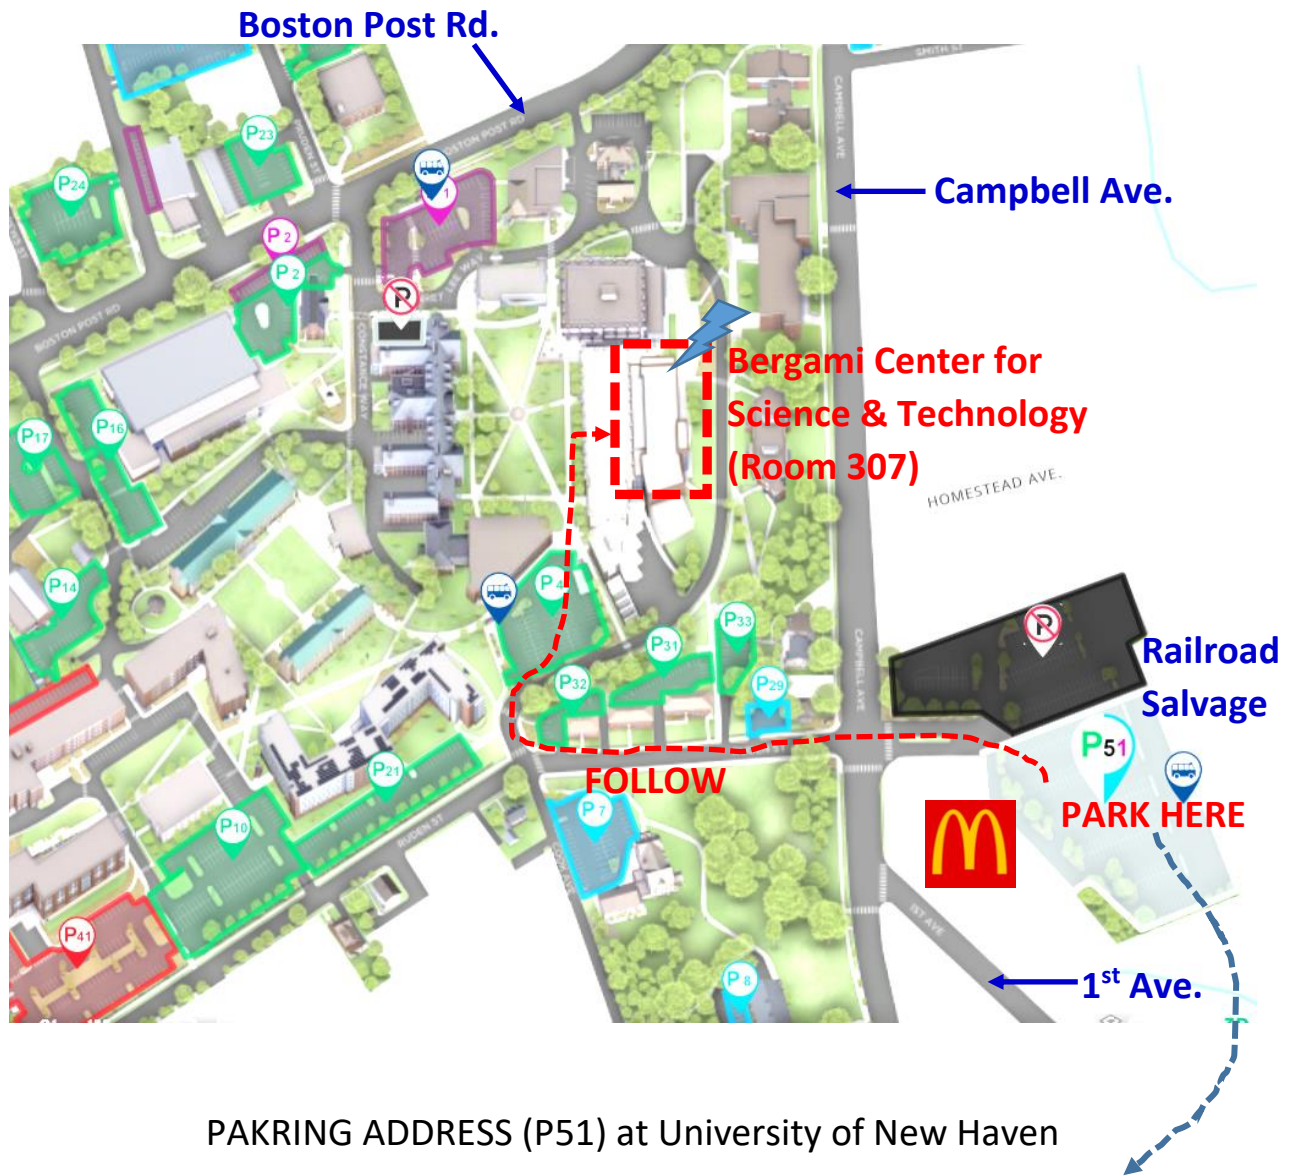

Parking for the SEI Student Conference at University of New Haven – Feb. 9, 2024

PAKRING ADDRESS (P51) at University of New Haven

Park here (behind McDonald): [1131 Campbell Ave, West Haven, CT 06516](#)

Take a shuttle at the parking lot

or

Take a walk to **Bergami Center for Science and Technology, Room 307.**